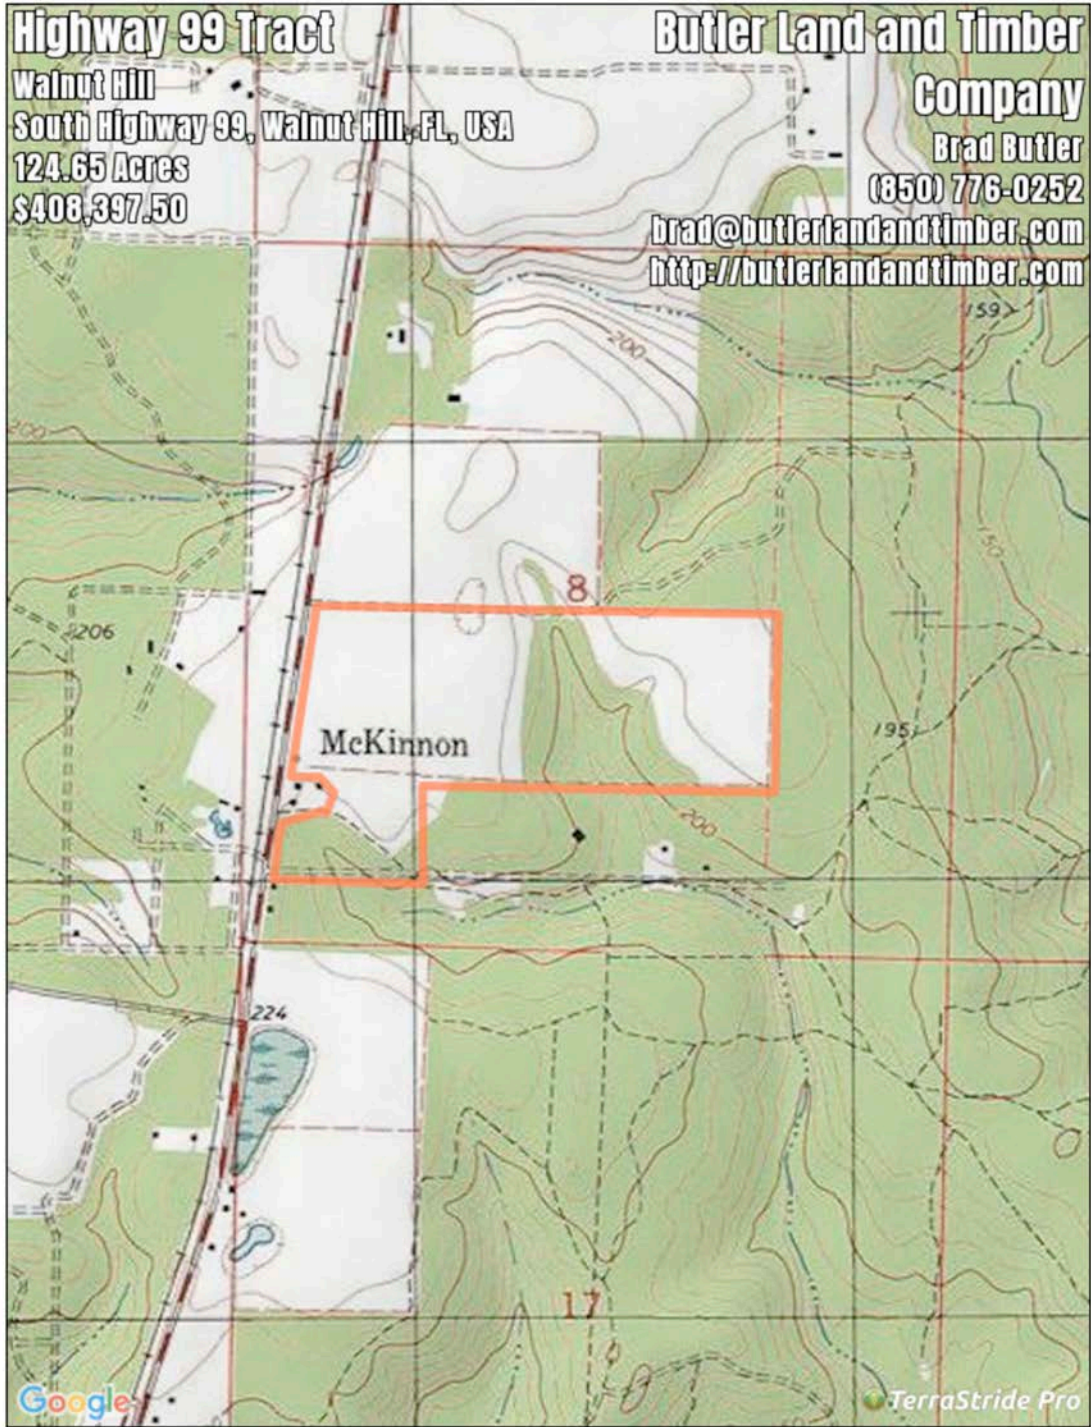

TOPOGRAPHY