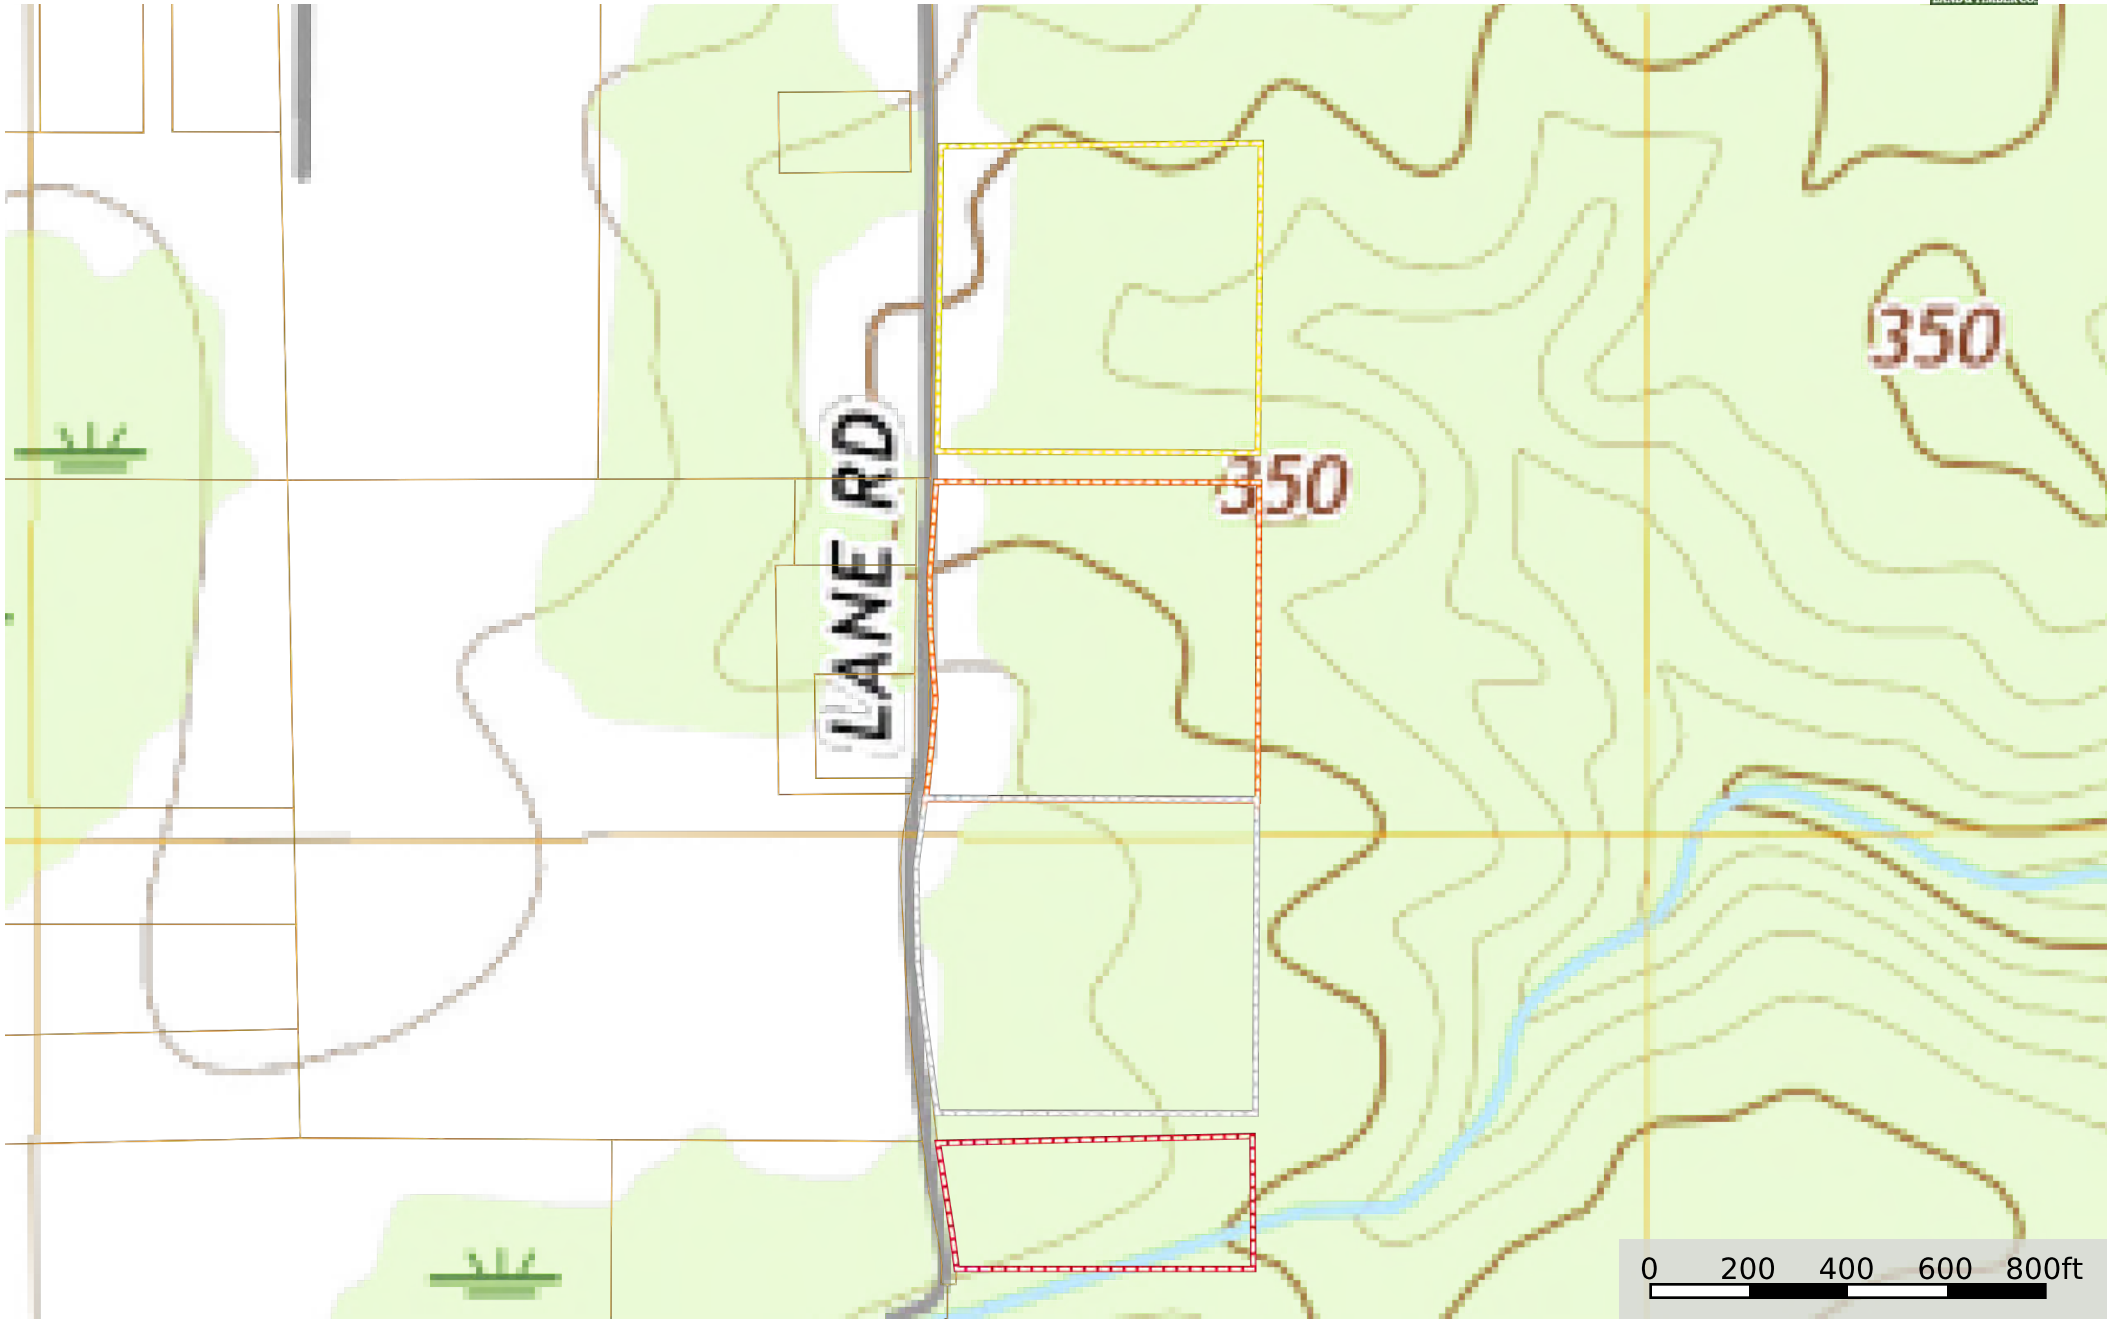

Lane Road Lots

Monroe County, Alabama, 9.5 AC +/-

- Boundary 5
- Boundary 4
- Boundary 3
- Boundary