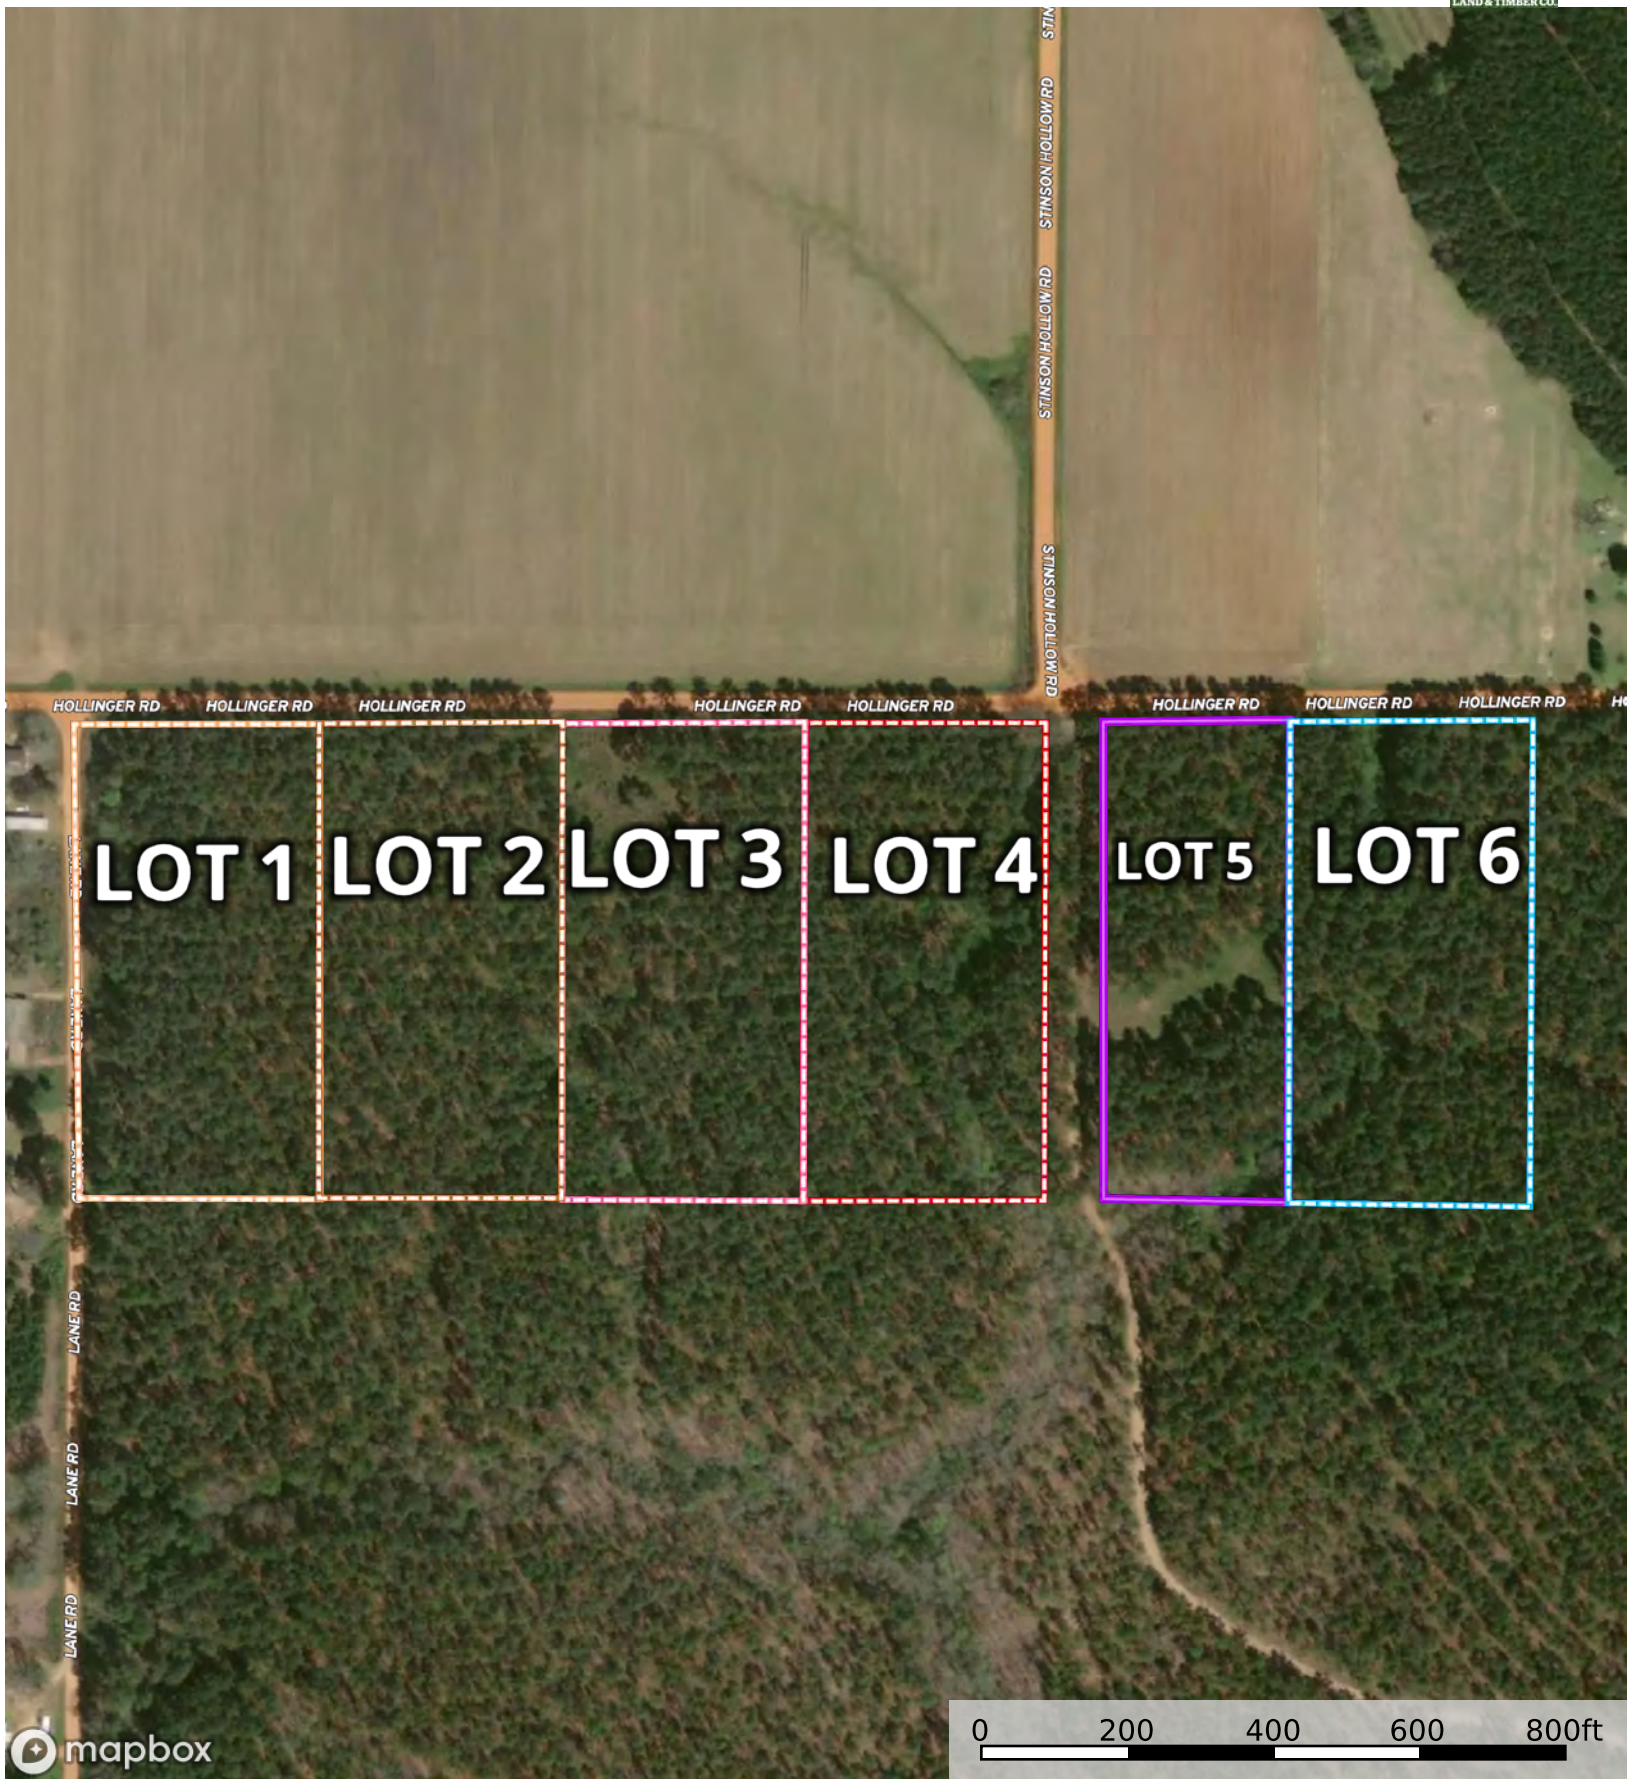

# Hollinger Road 5 acres Lots

Monroe County, Alabama, 5 AC +/-

0 200 400 600 800ft

- Primary Road
- Boundary 1
- Boundary 1 1
- Boundary 2
- Boundary 1
- Boundary 1
- Boundary

Brad Butler

P: 850-776-0252

[www.butlerlandandtimber.com](http://www.butlerlandandtimber.com)

2854 Old Shell Road Mobile, AL 36607

The information contained herein was obtained from sources deemed to be reliable. Land id™ Services makes no warranties or guarantees as to the completeness or accuracy thereof.