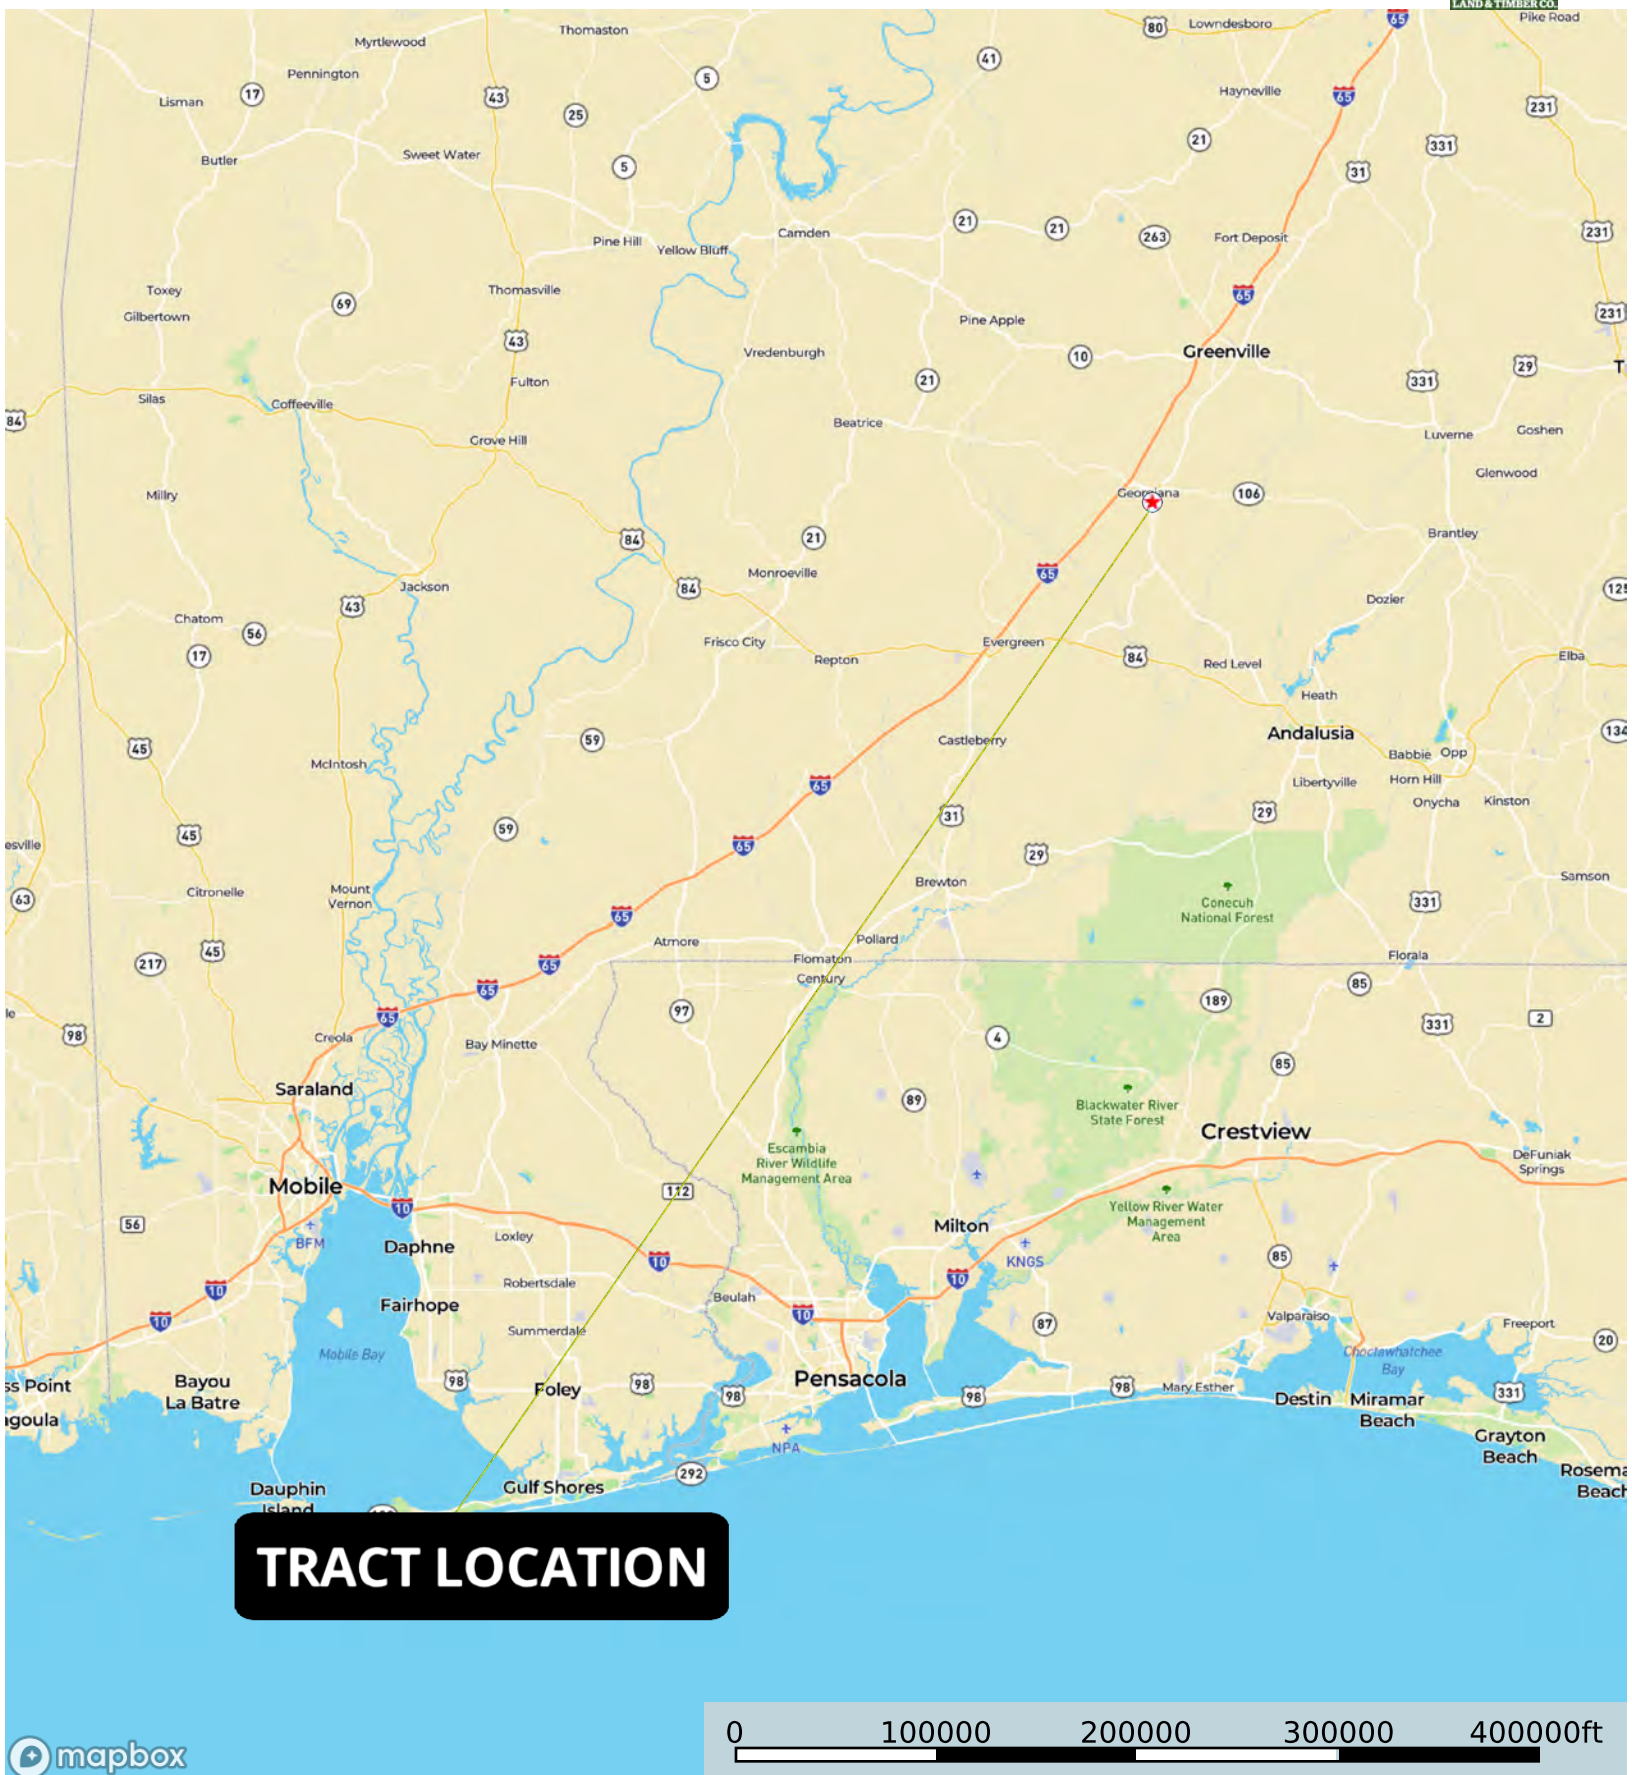

# Vener Mill Road Tract

Alabama, AC +/-

**TRACT LOCATION**

- Existing Site
- Direction
- Boundary