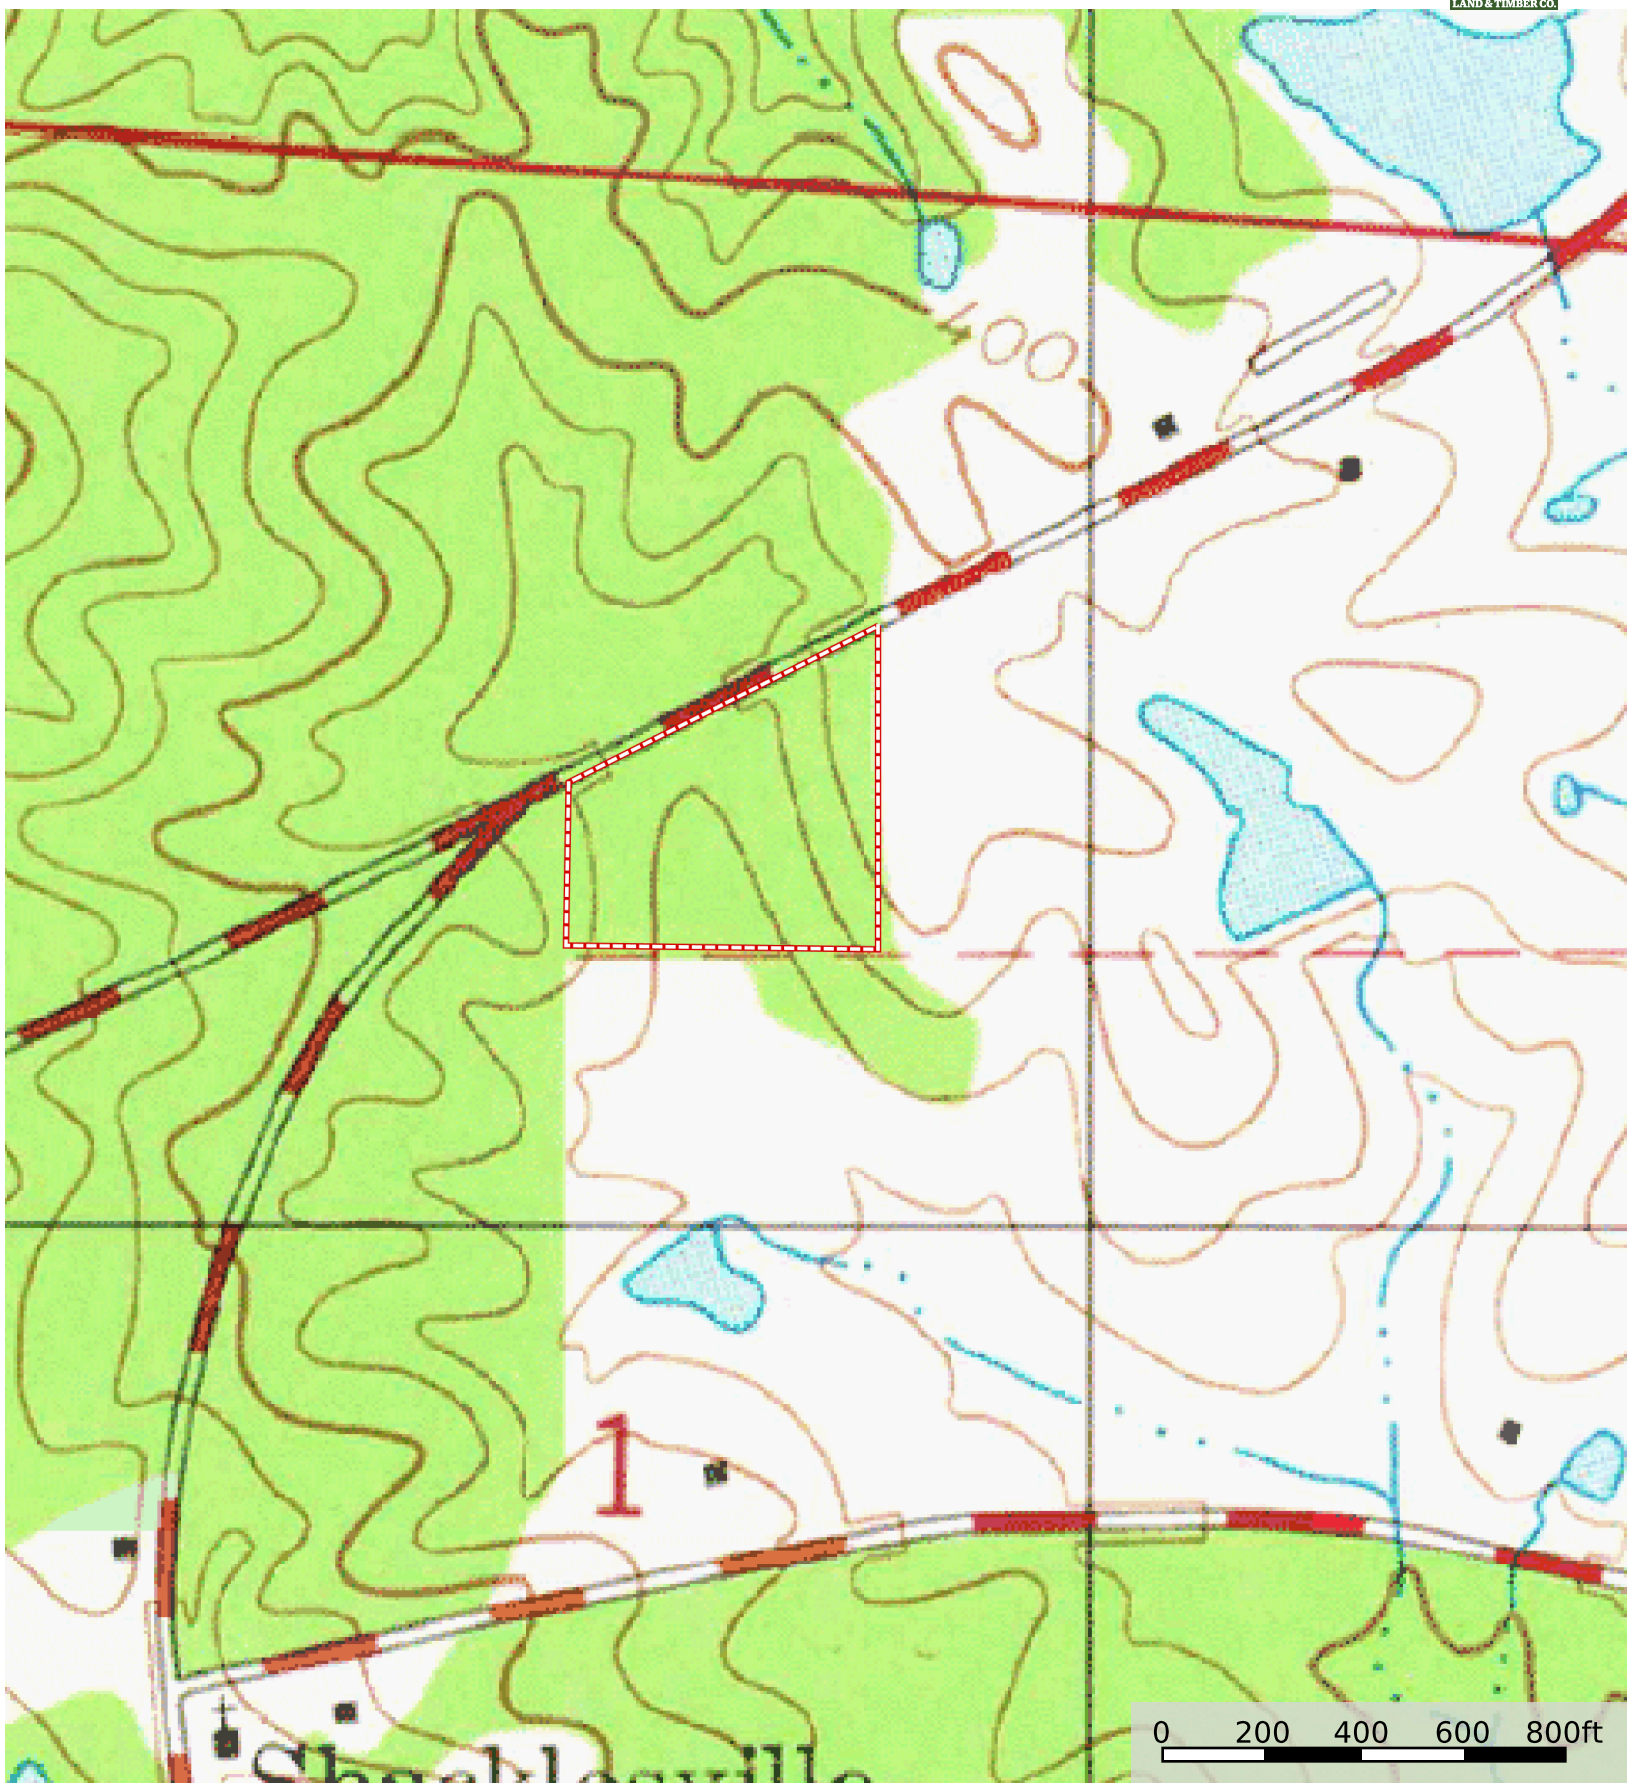

South Shackleville Road  
Butler County, Alabama, 7 AC +/-

Boundary